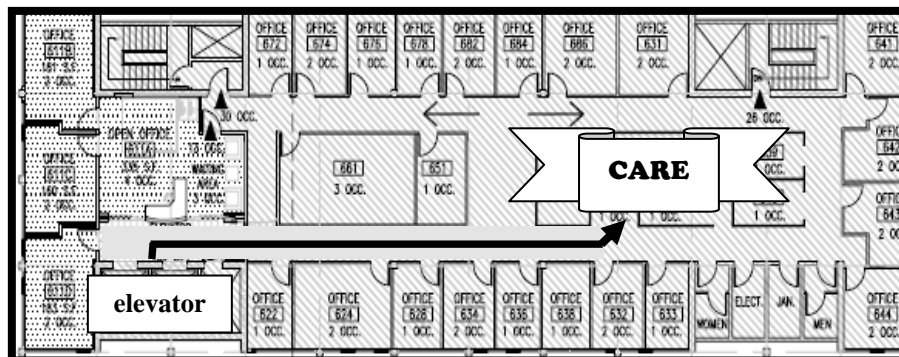

Aldrich Hall – 6th Floor

If you get lost, you can call the main number - (949) 824-7273.