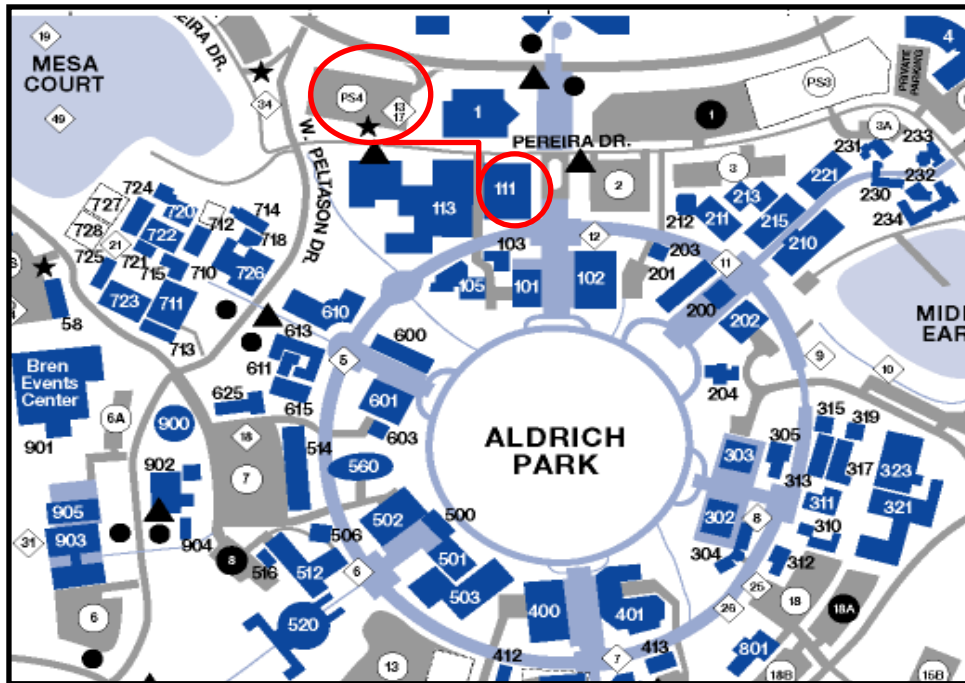

# DIRECTIONS TO UCI CAMPUS ASSAULT RESOURCES AND EDUCATION (CARE)

Major cross streets are Campus Drive and University

If you are on Campus Drive heading East, cross over University. Make a right on the next street, West Peltason Drive. Immediately make a left turn on Pereira Drive. On the left hand side you will see a large parking structure - park in there and ask at the booth for directions/map to Aldrich Hall, bldg. 111.

When you cross the street from the parking structure, go left (walking away from West Peltason). At the Bookstore, turn right immediately and follow the yellow path with blue spirals painted on the ground. Enter the building on your left, which is Aldrich Hall. Once inside, take the elevator to the sixth floor. When you exit the elevator, follow the hallway to the right. CARE's front desk and waiting area is located in Suite 630.

## **73 Freeway / Tollway**

*From the North:*

- Exit at Bison Ave.
- Left on Bison Ave. into UCI

*From the South (toll):*

- Exit at Bison Ave.
- Right on Bison Ave. into UCI

## **91 Freeway / 261 Tollway**

*From the North:*

- Take 91 West to 241 South to 261 South (portions toll)
- 261 becomes Jamboree Road
- Left on Campus Drive
- Right on West or East Peltason Drive into UCI